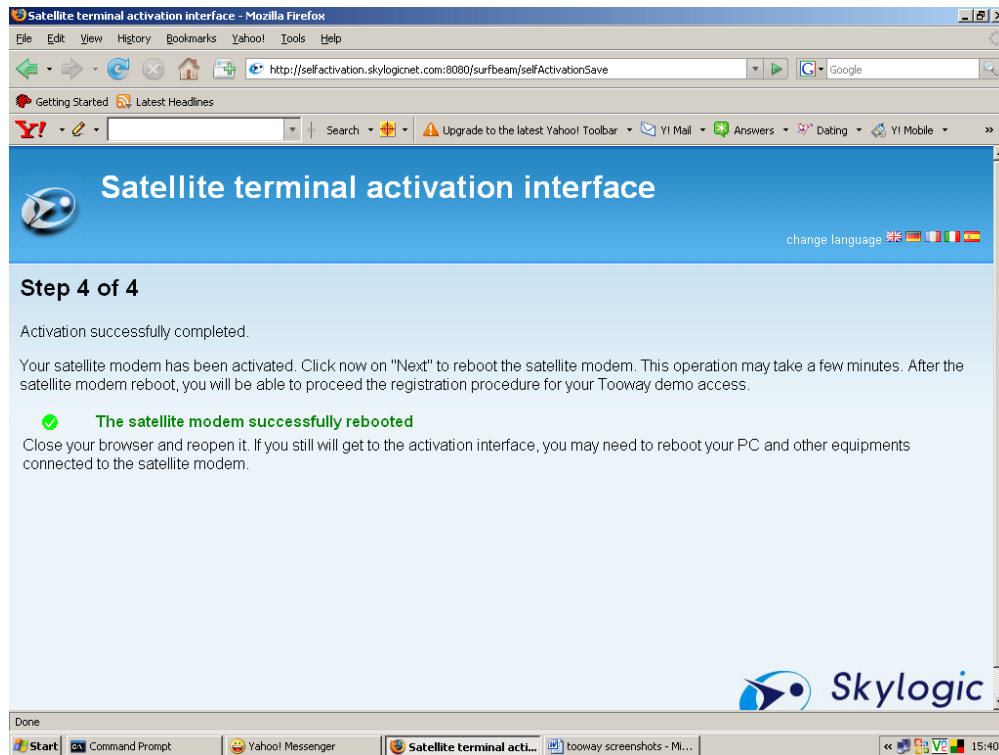

El Molino Systems S.L.

www.europe-satellite.com

In case of any activation problems, please call us.

El Molino Systems S.L.

UK T (+44) (0)20 7183 0128 +44 (0)782 4381311

ES T (+34) 972 622 417 / +34 667 658 447

www.europe-satellite.com

www.twowaysat.com