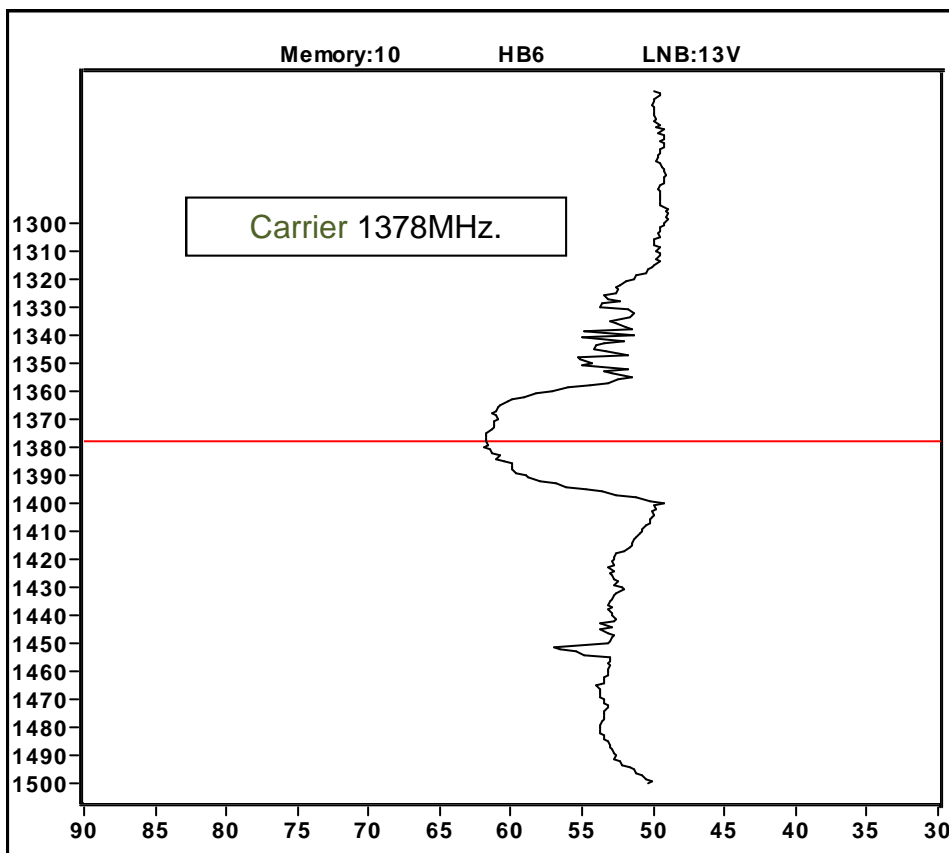

El Molino Systems S.L.

www.europe-satellite.com

Hotbird 6 KA (Spain), Last update 02-07-2009

Satellite : Hotbird6 (13°E)
Elevation : ± 44*
Azimuth : ±150*
Pol : ± 94*
Carrier : 1377.750 MHz

The products and services provided by El Molino Systems S.L are covered by the manufacturers Warranty and Service level agreements. Issues regarding the performance of the service and the equipment should be directed to the service provider/manufacturers who will be able to deal with your requests. El Molino Systems S.L. accepts no liability for loss of data, personal injury, damage to property or hardware resulting from faulty equipment or loss of service. To ensure equal Internet access for all subscribers sharing the service, the service providers maintains a Fair Access Policy (FAP). You can download our "General Sales Conditions" and "GOS" from our website www.europe-satellite.com